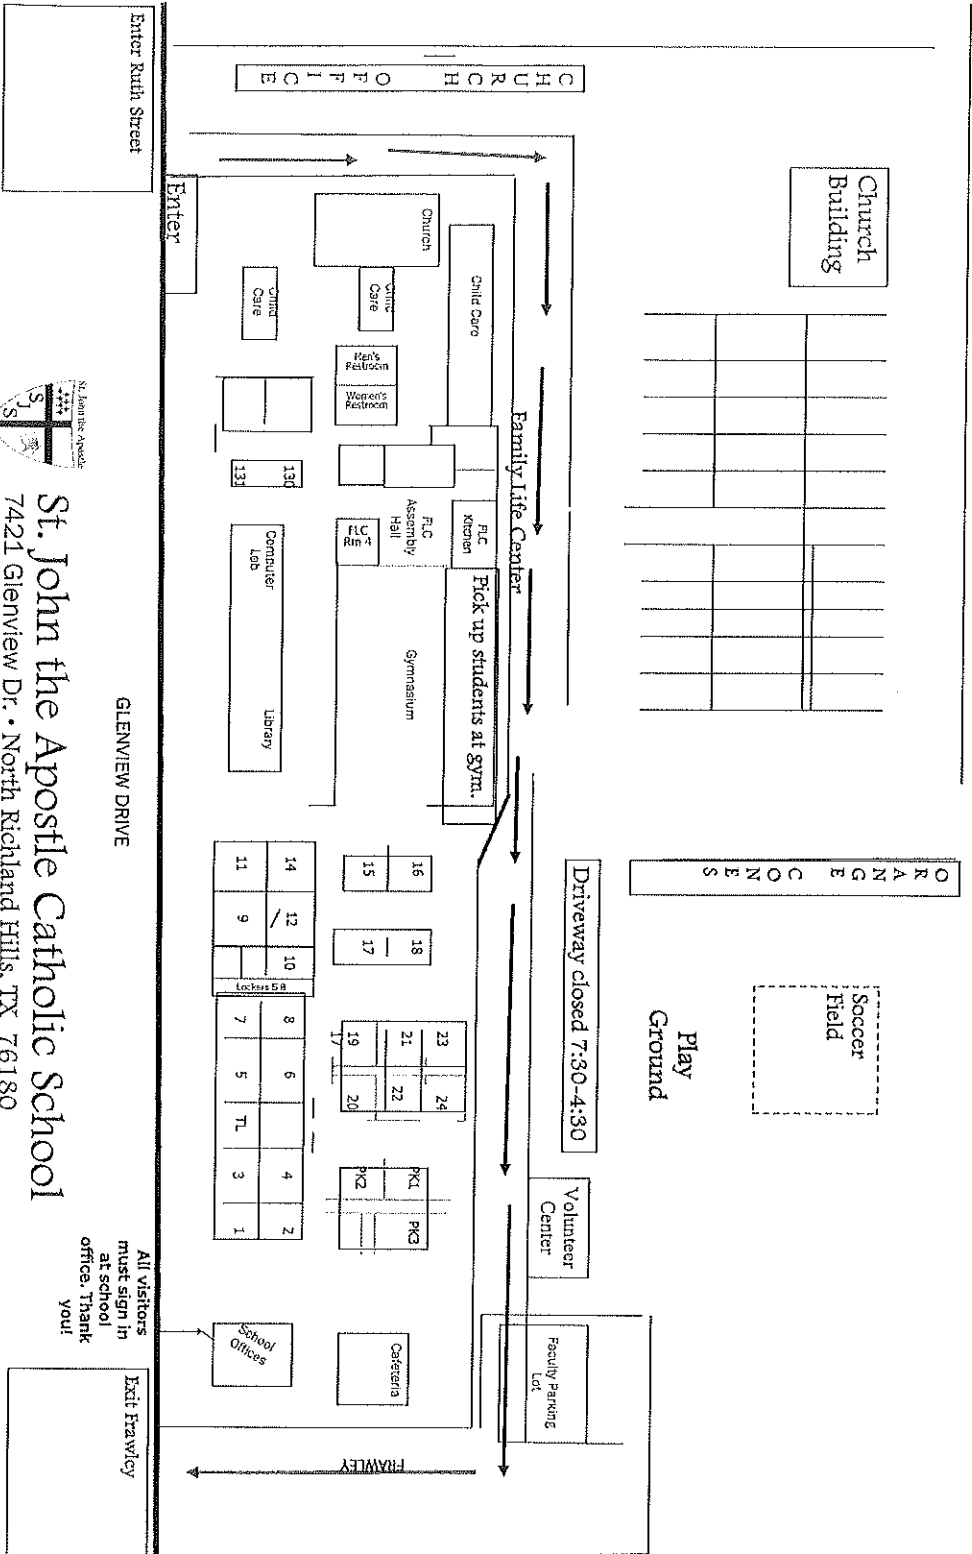

# Drop Off/Dismissal Map

**St. John the Apostle Catholic School**  
 7421 Glenview Dr. • North Richland Hills, TX 76180  
 817.284.2228 • www.stjcs.org

All visitors must sign in at school office. Thank you!